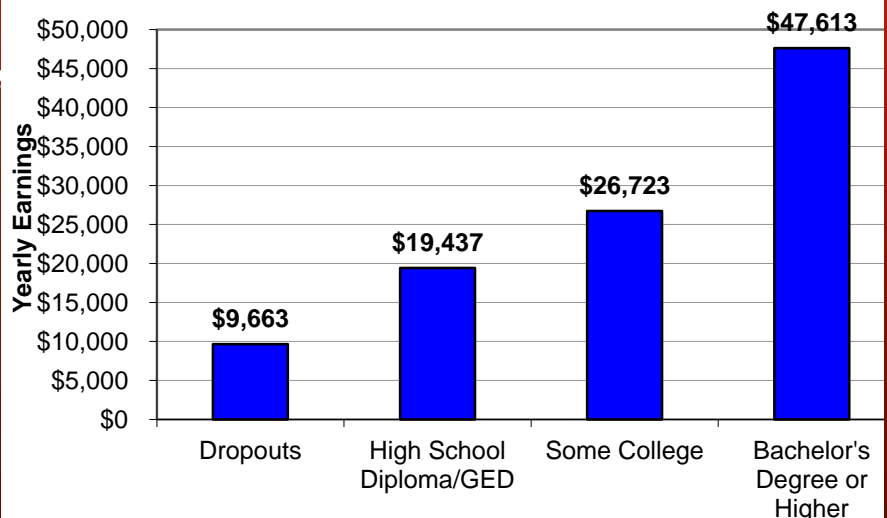

College Pays!

Average Annual Earnings for Philadelphians, by Education Level